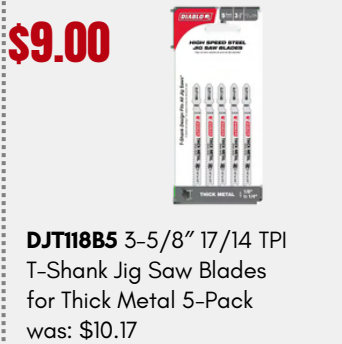

**\$9.00**

**DJT118B5** 3-5/8" 17/14 TPI  
T-Shank Jig Saw Blades  
for Thick Metal 5-Pack  
was: \$10.17

**\$13**

**DJT10IDF5** 4" 6 TPI  
Bi-Metal T-Shank Jig Saw  
Blades for Wood 5-Pack  
was: \$15.37