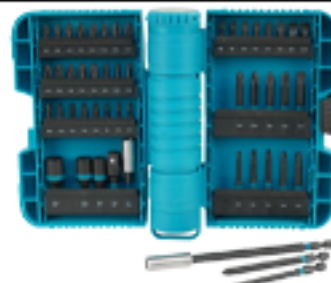

Makita A-98348
50-Piece ImpactX
Accessory Kit

REG $54.14
ONLY $35.00