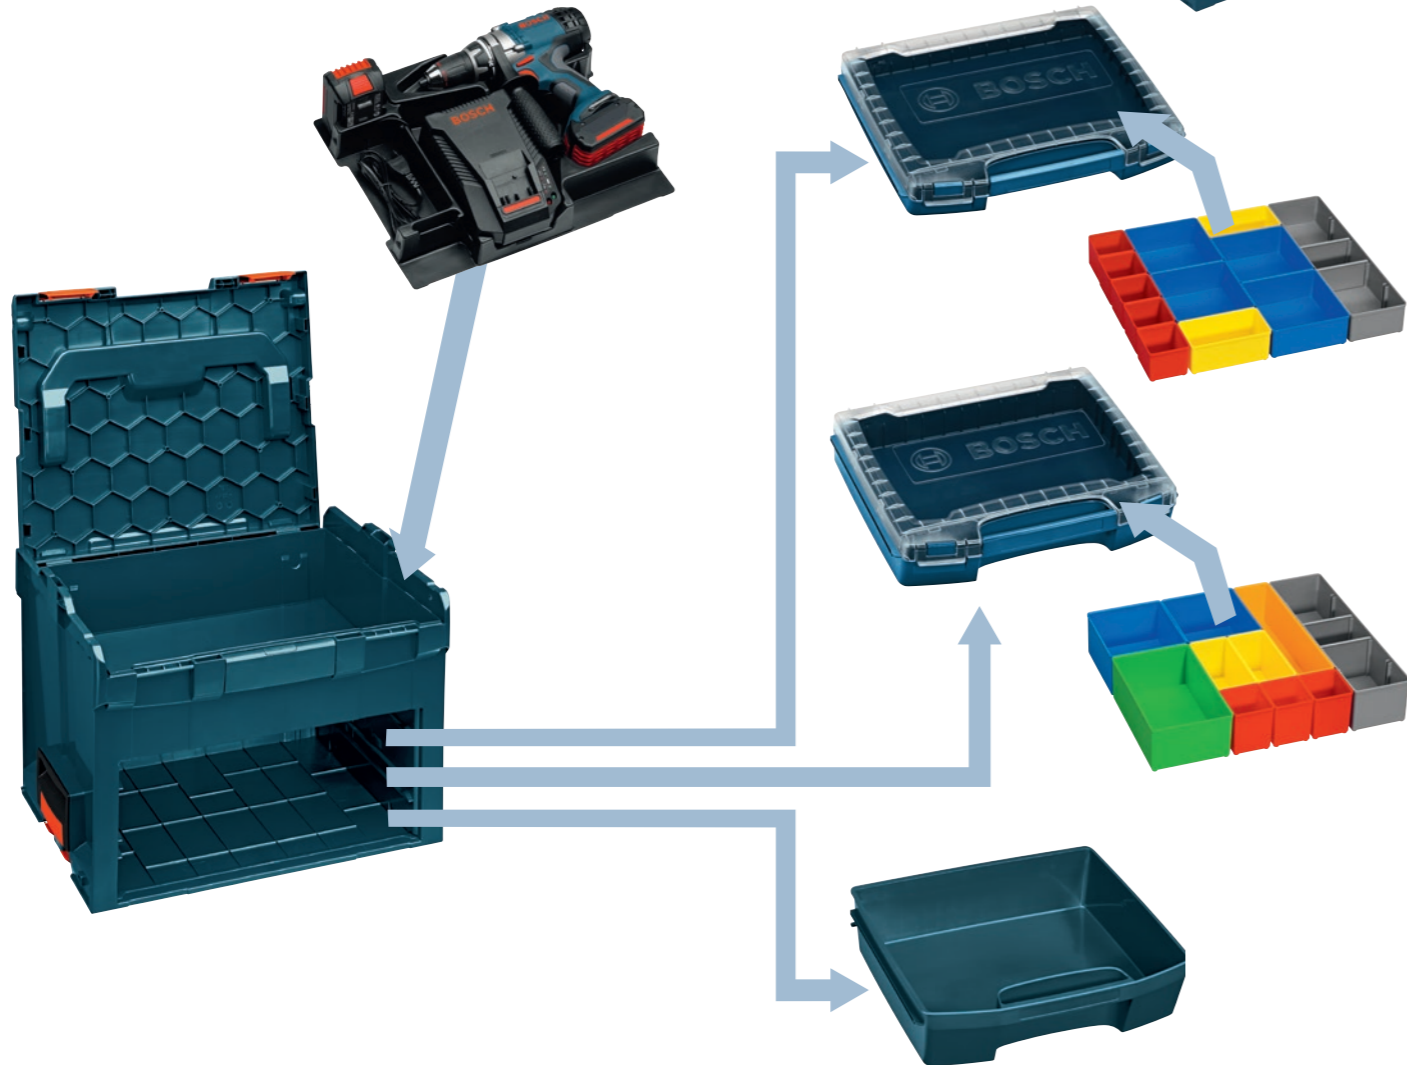

FOAM-101
Pre-cut foam insert
for L-BOXX-1

L-BOXX-3
Best used for planers,
cordless circular saws
17.5" x 14" x 10"

FOAM-201
Pre-cut foam insert
for L-BOXX-2

L-BOXX-4
Best used for routers, etc.
17.5" x 14" x 15"

Inlays
Exact-Fit™ customized
inserts that hold
individual tools in place

L-BOXX-3D

Traditional L-Boxx® on top and expanded dual organizer storage on bottom. User builds their own system with optional drawers, organizers and tool storage.

- ▶ Traditional L-Boxx® On Top And Expanded Dual Organizer Storage On Bottom – User builds their own system with optional drawers, organizers and tool storage
- ▶ Three Drawer Options For Maximum Flexibility – Choose from two ready-to-carry organizer cases (i-BOXX53-12 and i-BOXX72-10) or Bulk Storage Drawer (LST92-OD)
- ▶ Single-Click Stacking – Easily lock tool cases together for easy transport and handling
- ▶ Top Carry Handle – Organized and transportable for quick and easy access anywhere

i-BOXX – The Transparent Small Parts Case

The i-Boxx can be used alone as a separate isolated case with carrying handle or used with the Bosch L-BOXX-3D. Perfect for the transportation of all accessories and small parts.