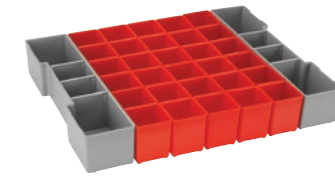

Look for Click & Go Logo
Customizable storage

L-Boxx Insert Foam, Inlays and Organizers

Organizes to fit the individual needs of contractors, their company, trades and applications.

L-BOXX-1
Best used for
12V Max drill/drivers
17.5" x 14" x 4.5"

ORG1A-YELLOW
Yellow organizer set
for L-BOXX-1A

L-BOXX-1A
Includes 13 pc organizer
17.5" x 14" x 4.5"

ORG1A-RED
Red organizer set
for L-BOXX-1A

L-BOXX-2
Best used for 18V
drill/drivers, smaller
woodworking
17.5" x 14" x 6"